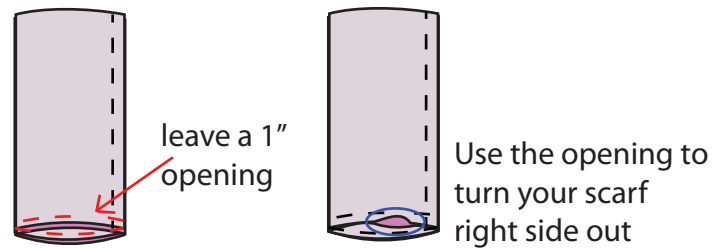

Ragamuffin Patterns

Infinity Scarf Instructions

One yard of 60" knit fabric open

half yard of 60" knit fabric open

Size	L x W
Adult	60" x 18"
Big Kid 8-12	52" x 14"
Kid 4-6	46" x 12"

Sew the opening closed